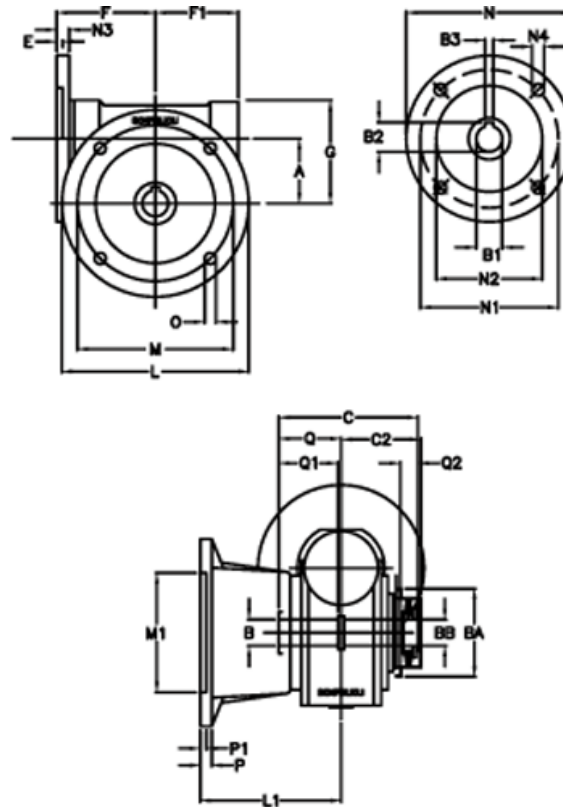

Article number: 390204402862836

Description: Worm Gear with Torque Limiter
VF 44-L2-FA-28-P71B14

Measures

a = 44.6	C2 = 48	m = 87	P = 9
B = 18	Description = VF 44FA-xx-71B14	M1 = 60	P1 = 7
B1 E7 = 14	E = 2	N = 105	Q = 32.0
B2 = 16.3	F = 65	N1 = 85	Q1 = 32
B3 H9 = 5	F1 = 54	N2 = 70	Q2 = 12
BA = 40	g = 71	N3 = 10.0	
BB H7 = 11	L = 110	N4 = 7.0	
C = 79	L1 = 90	O = 8.5	